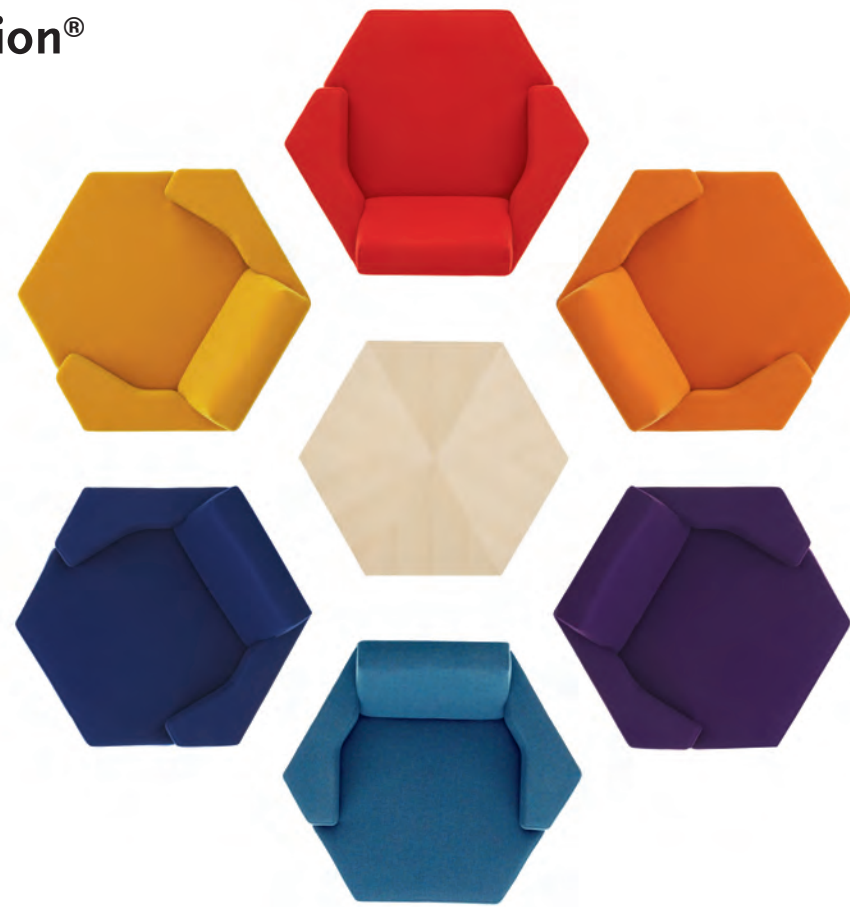

Laminated wood interior covered with polyurethane foam and dacron, brushed chrome metal base.

This chair is available with a writing tablet, interchangeable left or right.

Option with swivel base.

30301	Arm Chair	sh 17"	ah 24"	w 32"	d 27 1/2"	h 31"			
30302	Arm Chair with tablet								
30305	Ottoman with Legs			w 32"	d 27 1/2"	h 17"			
30310	with Base								
30309	Bench With Base 3 seat			w 82"	d 31 1/2"	h 17"			
30308	2 seat			w 55"	d 31 1/2"	h 17"			
30304	Bench With Legs 3 seat			w 82"	d 31 1/2"	h 17"			
30303	2 seat			w 55"	d 31 1/2"	h 17"			
30313	Coffee Table	w 42"	d 24"			h 16"			
30312	Side Table	w 30"	d 18"			h 24"			
30311	Side Table	w 20"	d 12"			h 21"			
30306	Cup								
30307	Cupholder								

SIX Collection®

Design: Nienkämper

The Six Collection® allows infinite combinations, using only chairs or with ottomans and benches. One can arrange circles, serpentine, chairs facing in – or outward in combination with six sided tables which are available in several sizes.

infinite possibilities